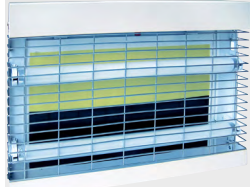

KILEO

Tubes standards

~~190,38€~~  
**133,27€\***  
Feuilles engluées  
30W

~~75,11€~~  
**52,58€\***  
11W

KILEO

Tubes à LED

~~279€~~  
**223,20€\***  
20W - Inox brossé

~~249€~~  
**199,20€\***  
14W - Inox brossé